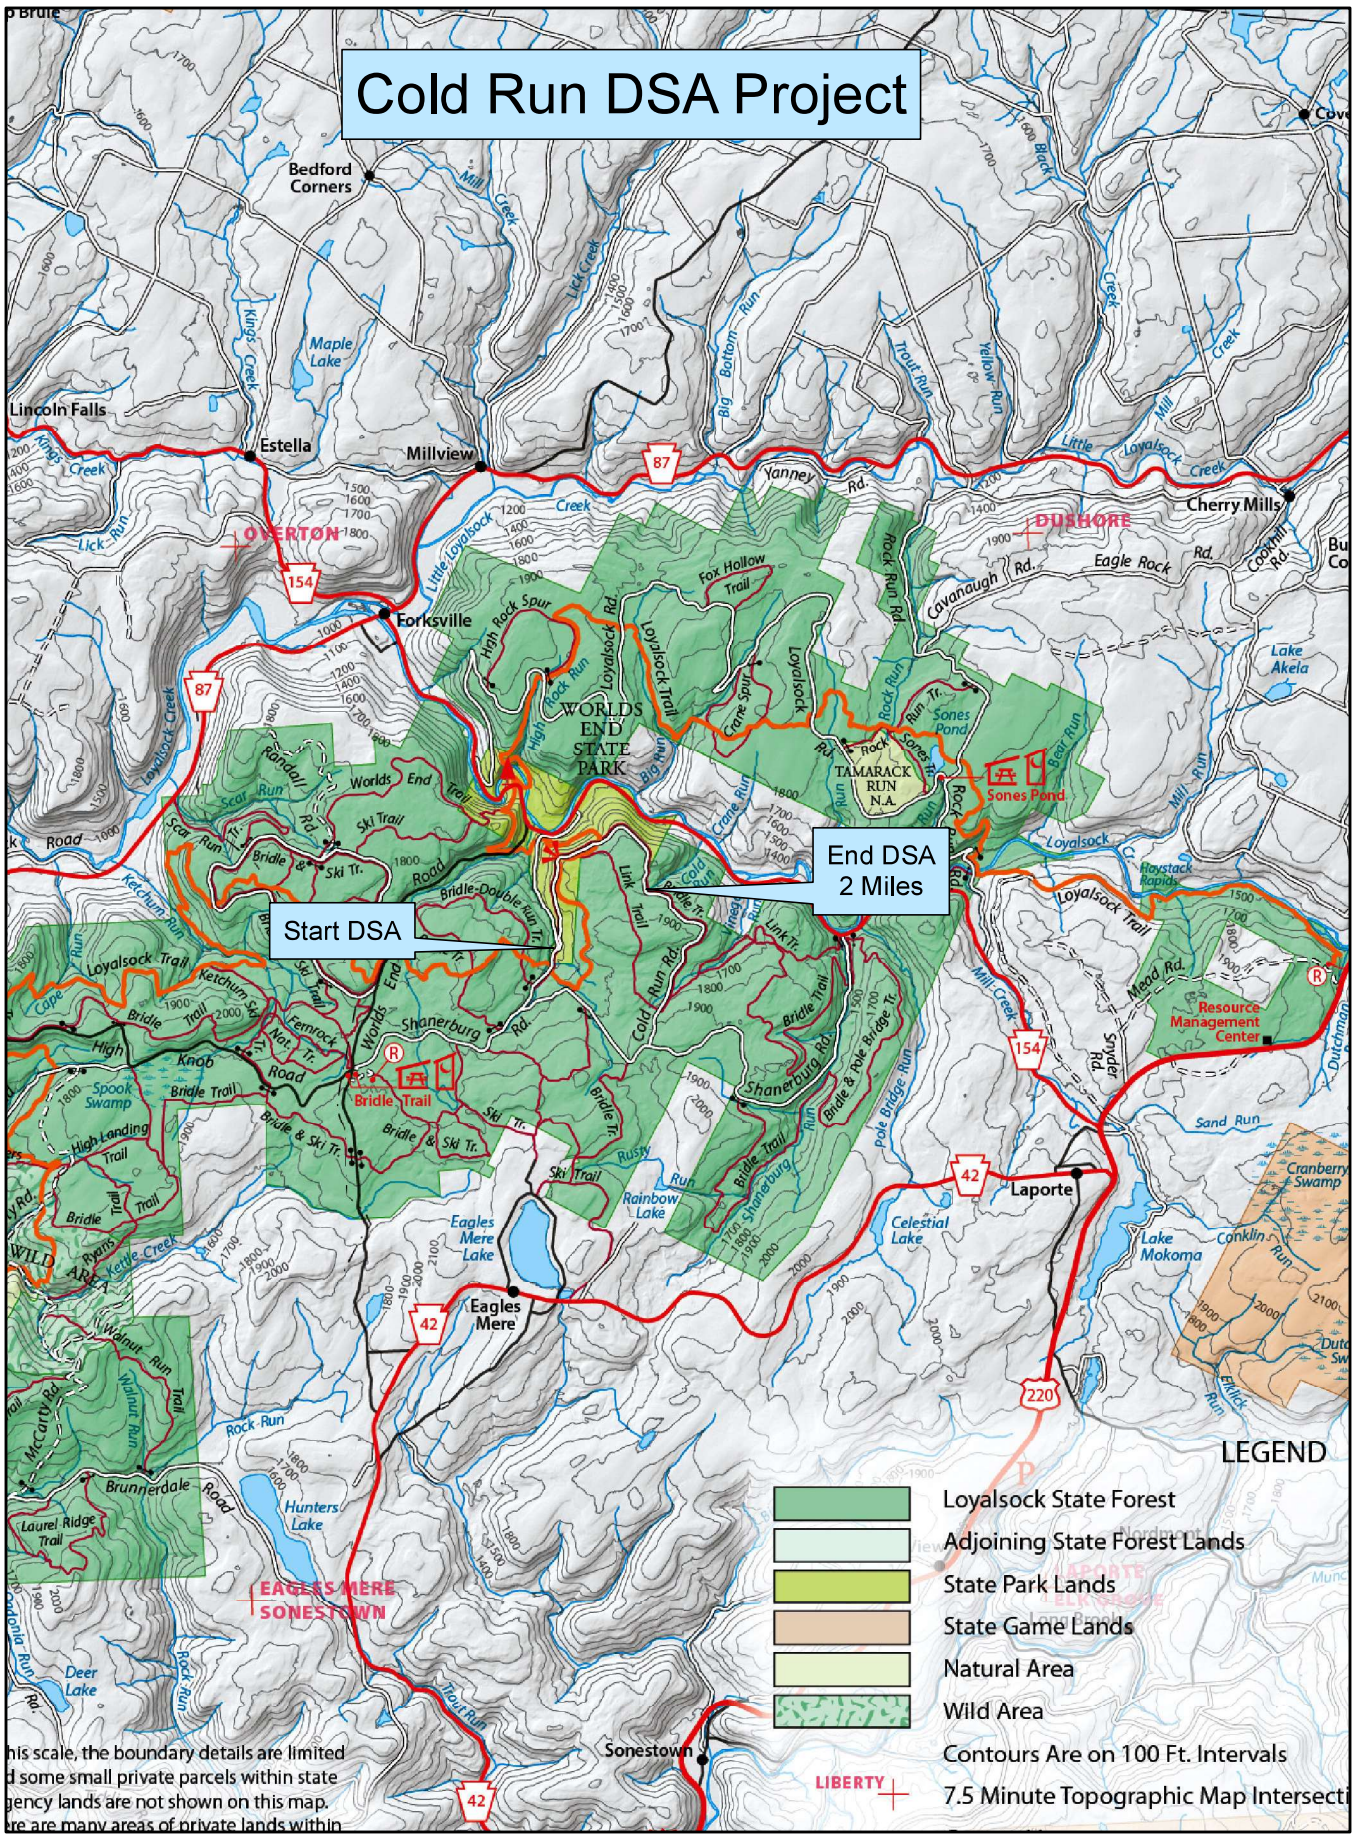

# Cold Run DSA Project

Start DSA

End DSA  
2 Miles

## LEGEND

- Loyalsock State Forest
- Adjoining State Forest Lands
- State Park Lands
- State Game Lands
- Natural Area
- Wild Area

Contours Are on 100 Ft. Intervals

7.5 Minute Topographic Map Intersect

At this scale, the boundary details are limited and some small private parcels within state agency lands are not shown on this map. There are many areas of private lands within